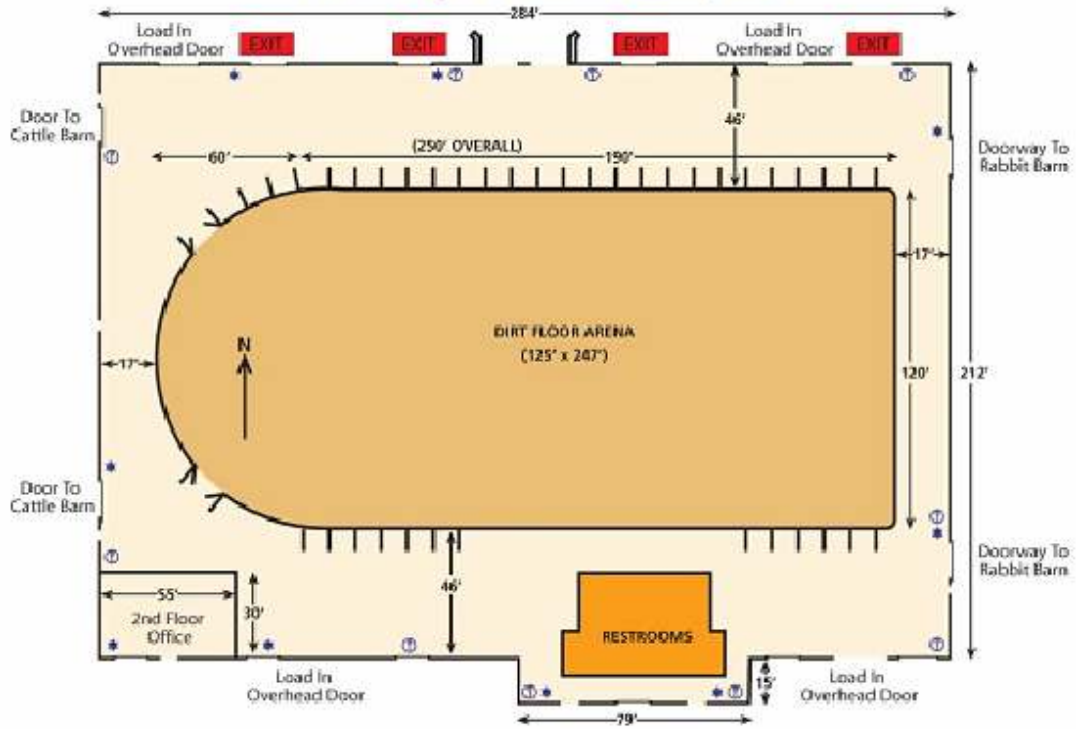

Charlie Lykes Arena Complex

SYMBOLS LEGEND

- ★ FIRE EXTINGUISHER
- Ⓜ FIRE ALARM PULL STATION (MANUAL)

Charlie Lykes Arena Complex – 61,875 sq. ft.

Size	284' x 212'
Ceiling	45 ft
Bleacher Seating	2,000
Load In Doors	4-16' x 18'