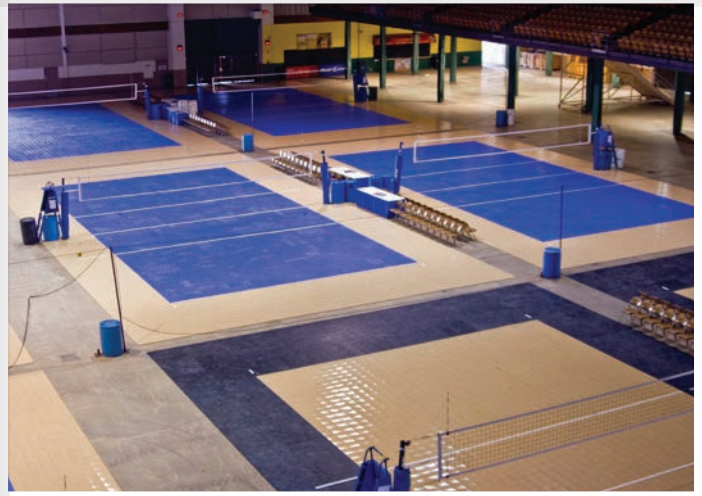

# Expo Hall

With 87,000+ square feet of exhibit space, the Expo Hall features 45-foot high ceilings, drive-through doors for easy load-in and load-out accessibility, renovated restrooms and the recent addition of family restrooms. This building also offers flexibility in meeting space with eight meeting rooms to accommodate your breakout sessions as well as two upgraded show offices. The meeting rooms can be divided by lockable partition walls with separate entrances or left open based upon the event.

Expo Hall can be combined with the adjacent Entertainment Hall to create a flexible footprint totaling 138,000 square feet. Alone or combined with the Entertainment Hall, this venue is the perfect location for large events. Consider hosting your next fundraiser, consumer or trade show, conference or sporting event in the Expo Hall.

- Eight Meeting Rooms
- Show Offices
- Multiple Ceiling Rigging Points
- Portable Bleachers for Additional Seating
- Fenced Exhibitor Lot
- Renovated Restrooms
- Three Drive-Through Doors
- Power in Floor
- Water Access in Floor
- Climate Controlled Building
- Complimentary Wi-Fi
- On-site Camping