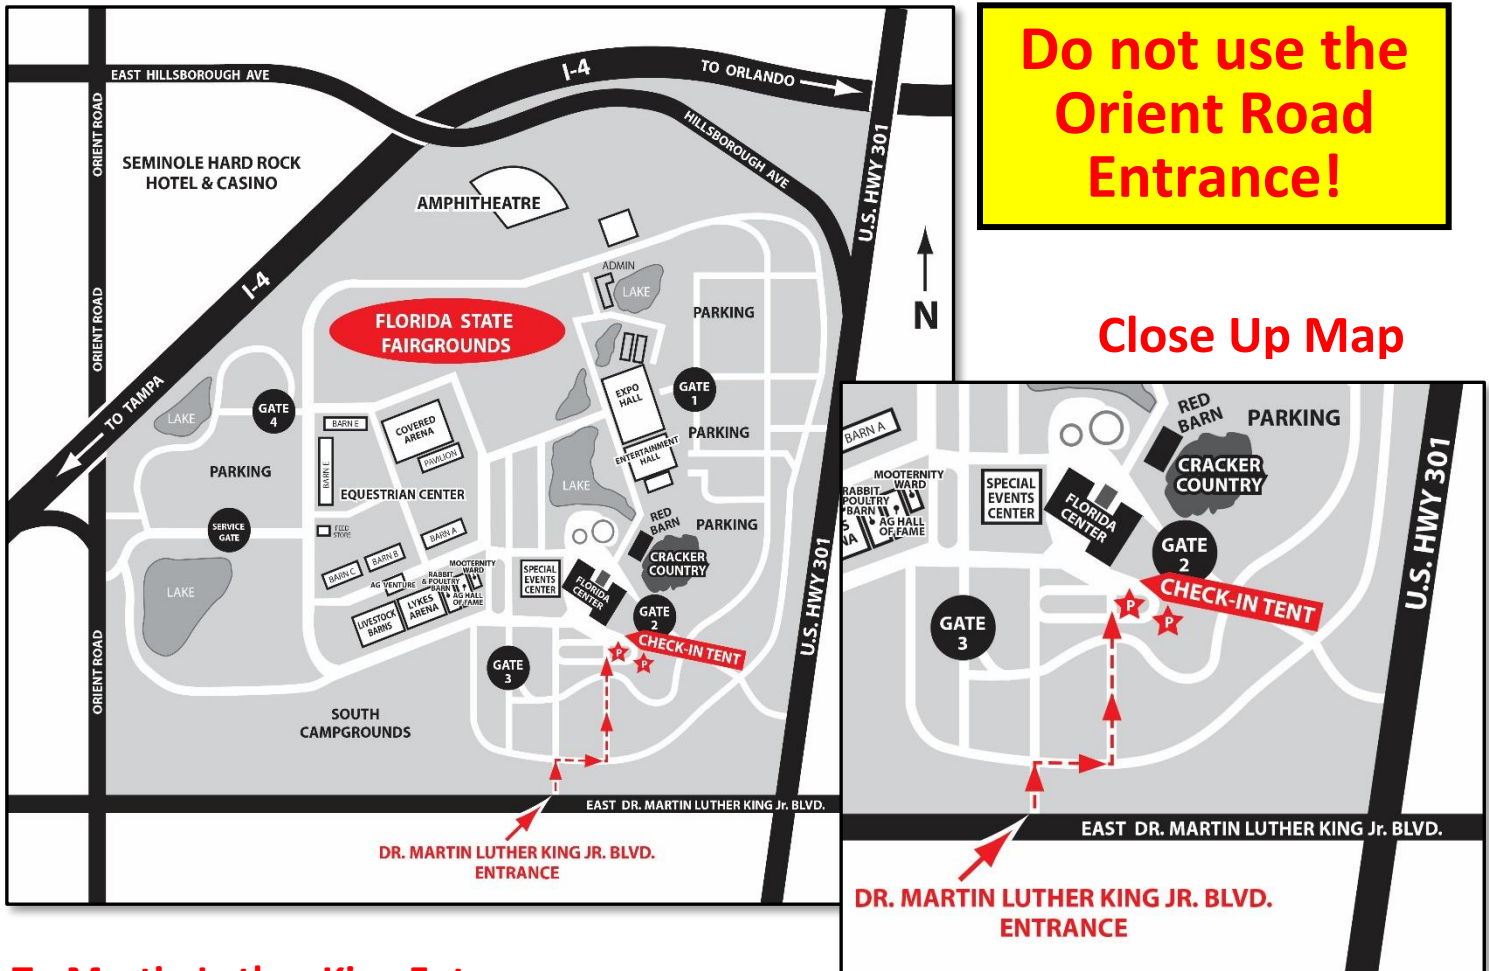

Directions to the Florida State Fair

Updated 12/4/21

Arts & Crafts Competitive Exhibitor Delivery Map prior to the Fair

To Martin Luther King Entrance

Traveling North or South on Interstate 75

- Exit at Martin Luther King, Jr. Blvd. West
- Martin Luther King Entrance to the Fairgrounds will be on right
- Once on Fairgrounds follow RED arrows to the Florida Center

Traveling West on Interstate 4 coming (toward Tampa)

- Exit at State Road 92/Hillsborough Ave.
- Make a left turn at Orient Road (first traffic light)
- Turn left on Martin Luther King, Jr. Blvd.
- Martin Luther King Entrance to the Fairgrounds will be on left
- Once on Fairgrounds follow RED arrows to the Florida Center

Traveling East on Interstate 4 (toward Orlando)

- Take Orient Road Exit off of I-4
- Continue a short distance and turn right on Orient Road
- Turn left on Martin Luther King, Jr. Blvd.
- Martin Luther King Entrance to the Fairgrounds will be on left
- Once on Fairgrounds follow RED arrows to the Florida Center

Traveling North on Highway 301

- Turn left on Martin Luther King, Jr. Blvd.
- Martin Luther King Entrance to the Fairgrounds will be on right
- Once on Fairgrounds follow RED arrows to the Florida Center