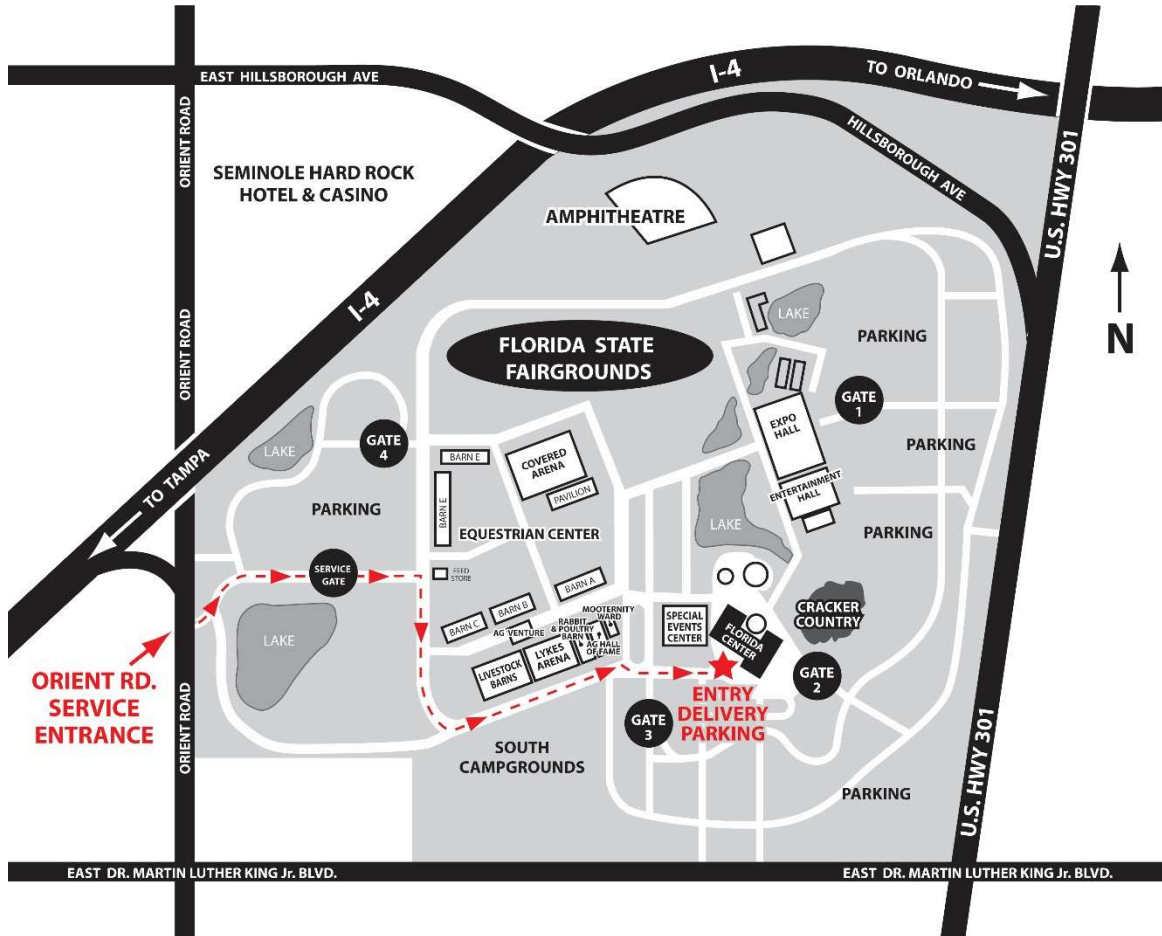

Directions to the Florida State Fair

Competitive Exhibitor Delivery Map prior to the Fair

To Orient Road Service Entrance

Traveling North or South on Interstate 75

- Exit at Martin Luther King, Jr. Blvd. West
- Continue to Orient Road and turn right
- Service Entrance to the Fairgrounds will be on right
- Once on Fairgrounds follow RED arrows to the Florida Center

Traveling West on Interstate 4 coming (toward Tampa)

- Exit at State Road 92/Hillsborough Ave.
- Make a left turn at Orient Road (first traffic light)
- Service Entrance to Fairgrounds will be 1st left after passing under Interstate 4 overpass.
- Once on Fairgrounds follow RED arrows to the Florida Center

Traveling East on Interstate 4 (toward Orlando)

- Take Orient Road Exit
- Continue a short distance and turn right on Orient Road
- Service Entrance to the Fairgrounds will be on left
- Once on Fairgrounds follow RED arrows to the Florida Center

Traveling North on Highway 301

- Turn left on Martin Luther King, Jr. Blvd.
- Continue to Orient Road (first traffic light) and turn right on Orient Road
- Service Entrance to the Fairgrounds will be on right
- Once on Fairgrounds follow RED arrows to the Florida Center