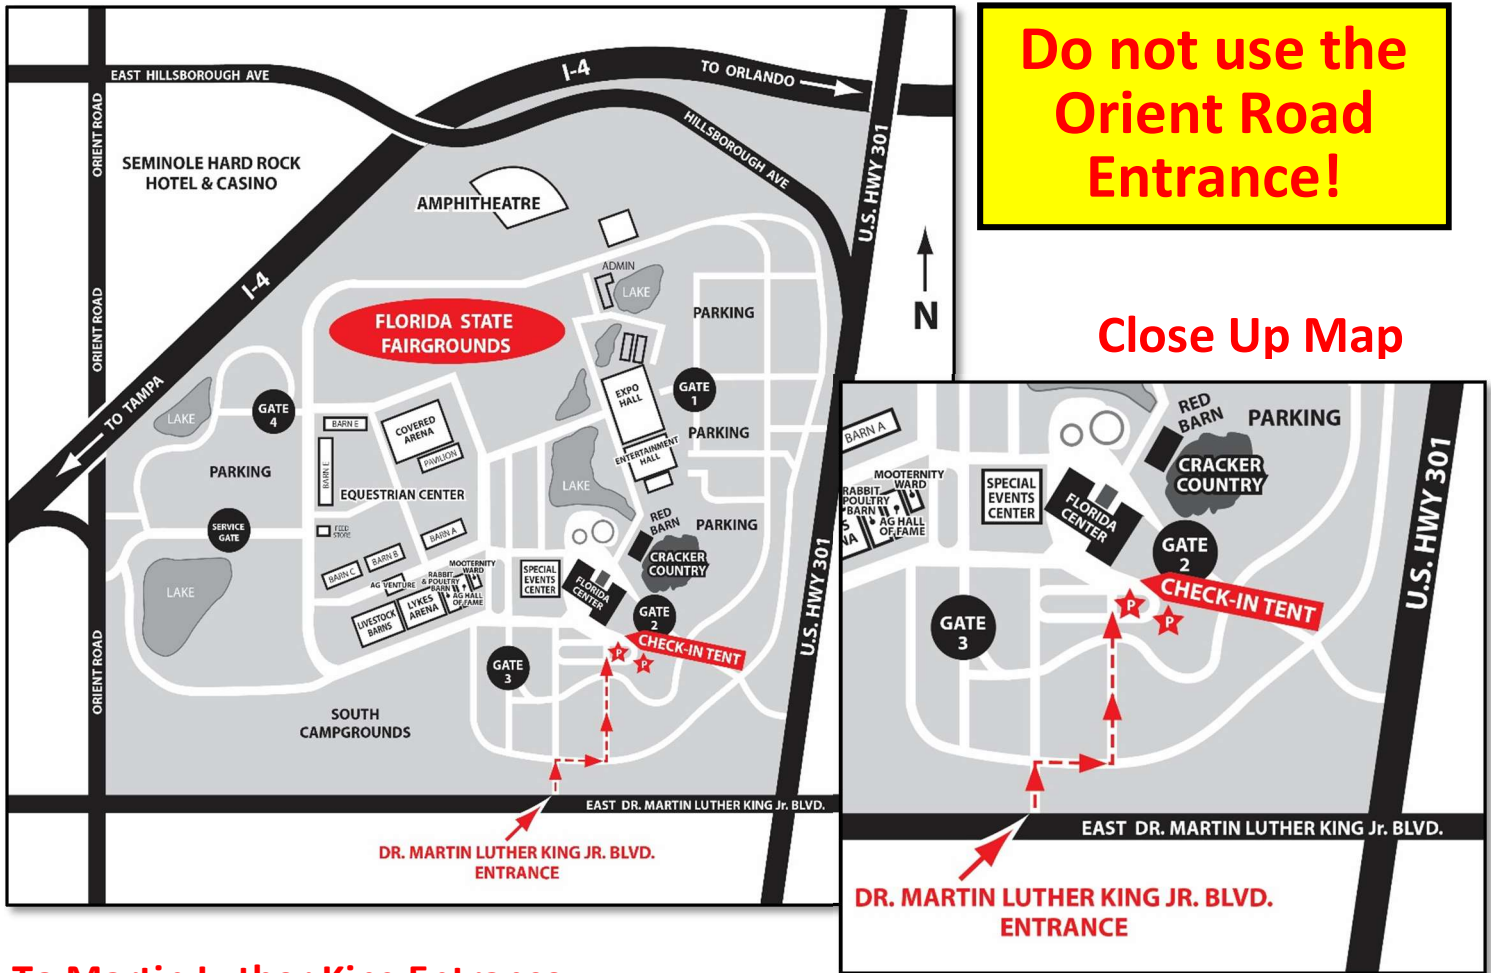

Directions to the Florida State Fair

Updated 9/1/22

Arts & Crafts Competitive Exhibitor Delivery Map prior to the Fair

To Martin Luther King Entrance

Traveling North or South on Interstate 75

- Exit at Martin Luther King, Jr. Blvd. West
- Martin Luther King Entrance to the Fairgrounds will be on right
- Once on Fairgrounds follow RED arrows to the Florida Center

Traveling West on Interstate 4 coming (toward Tampa)

- Exit at State Road 92/Hillsborough Ave.
- Make a left turn at Orient Road (first traffic light)
- Turn left on Martin Luther King, Jr. Blvd.
- Martin Luther King Entrance to the Fairgrounds will be on left
- Once on Fairgrounds follow RED arrows to the Florida Center

Traveling East on Interstate 4 (toward Orlando)

- Take Orient Road Exit off of I-4
- Continue a short distance and turn right on Orient Road
- Turn left on Martin Luther King, Jr. Blvd.
- Martin Luther King Entrance to the Fairgrounds will be on left
- Once on Fairgrounds follow RED arrows to the Florida Center

Traveling North on Highway 301

- Turn left on Martin Luther King, Jr. Blvd.
- Martin Luther King Entrance to the Fairgrounds will be on right
- Once on Fairgrounds follow RED arrows to the Florida Center