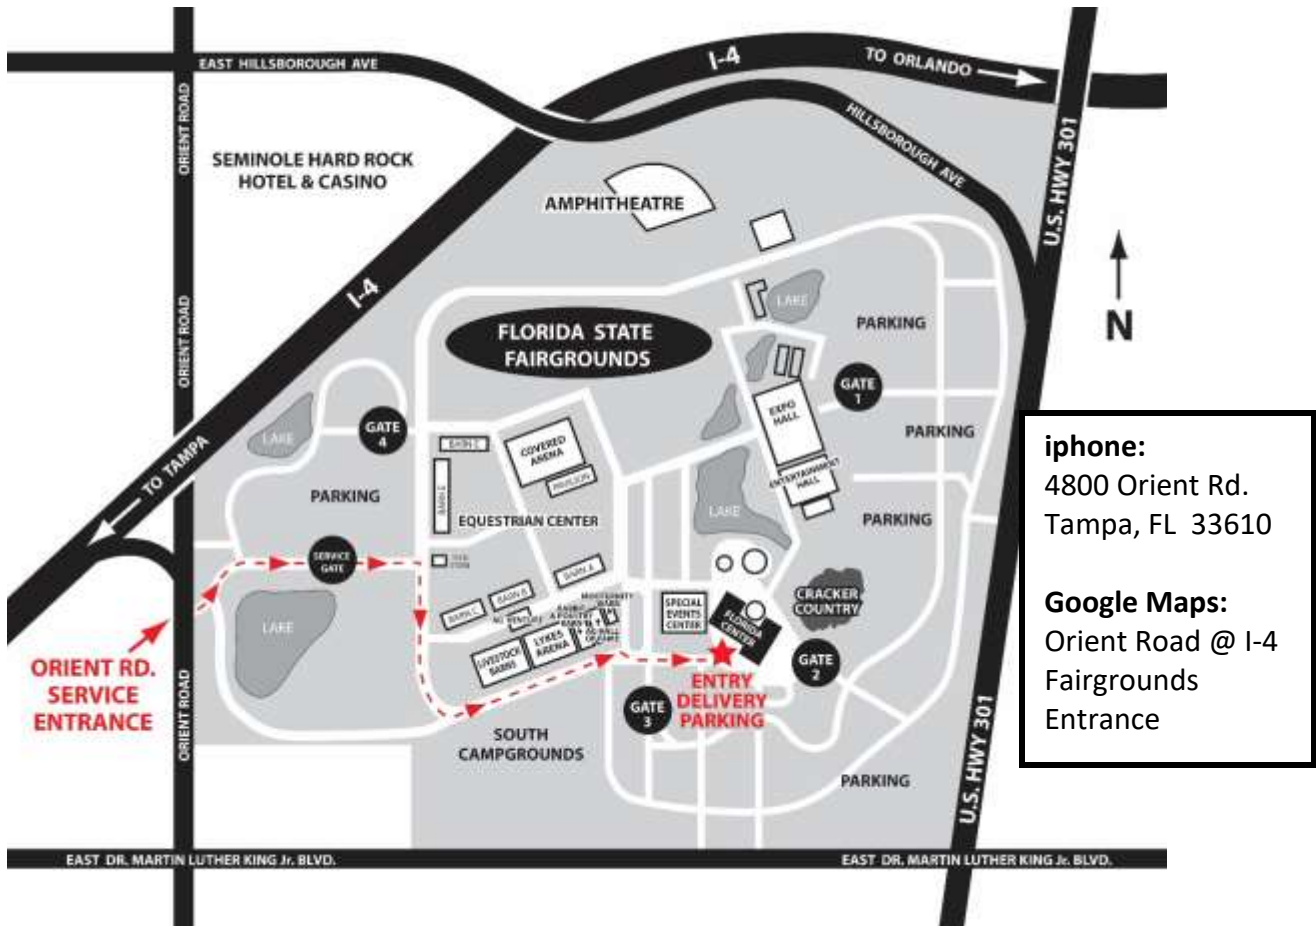

Directions to the Florida State Fair

Competitions that need to use the Orient Road Entrance to deliver their entries. *(See delivery schedule below)*

iphone:
4800 Orient Rd.
Tampa, FL 33610

Google Maps:
Orient Road @ I-4
Fairgrounds
Entrance

To Orient Road Service Entrance

Traveling North or South on Interstate 75

- Exit at Martin Luther King, Jr. Blvd. West
- Continue to Orient Road and turn right
- Service Entrance to the Fairgrounds will be on right
- Once on Fairgrounds follow RED arrows to the Florida Center

Traveling West on Interstate 4 coming (toward Tampa)

- Exit at State Road 92/Hillsborough Ave.
- Make a left turn at Orient Road (first traffic light)
- Service Entrance to Fairgrounds will be 1st left after passing under Interstate 4 overpass.
- Once on Fairgrounds follow RED arrows to the Florida Center

Traveling East on Interstate 4 (toward Orlando)

- Take Orient Road Exit
- Continue a short distance and turn right on Orient Road
- Service Entrance to the Fairgrounds will be on left
- Once on Fairgrounds follow RED arrows to the Florida Center

Traveling North on Highway 301

- Turn left on Martin Luther King, Jr. Blvd.
- Continue to Orient Road (first traffic light) & turn right on Orient Rd.
- Service Entrance to the Fairgrounds will be on right
- Once on Fairgrounds follow RED arrows to the Florida Center

Delivery Dates JAN 5 - 6, 2024
Quilting (Adult ONLY)

Delivery Dates JAN 25-26, 2024
Woodcarving   Woodturning

Delivery Dates FEB 2 - 3, 2024
Horticulture (Adult & Youth)
Fine Handcrafted Furniture

Delivery Dates FEB 3 - 6, 2024
Aquarium Beautiful (Adults & Youth)