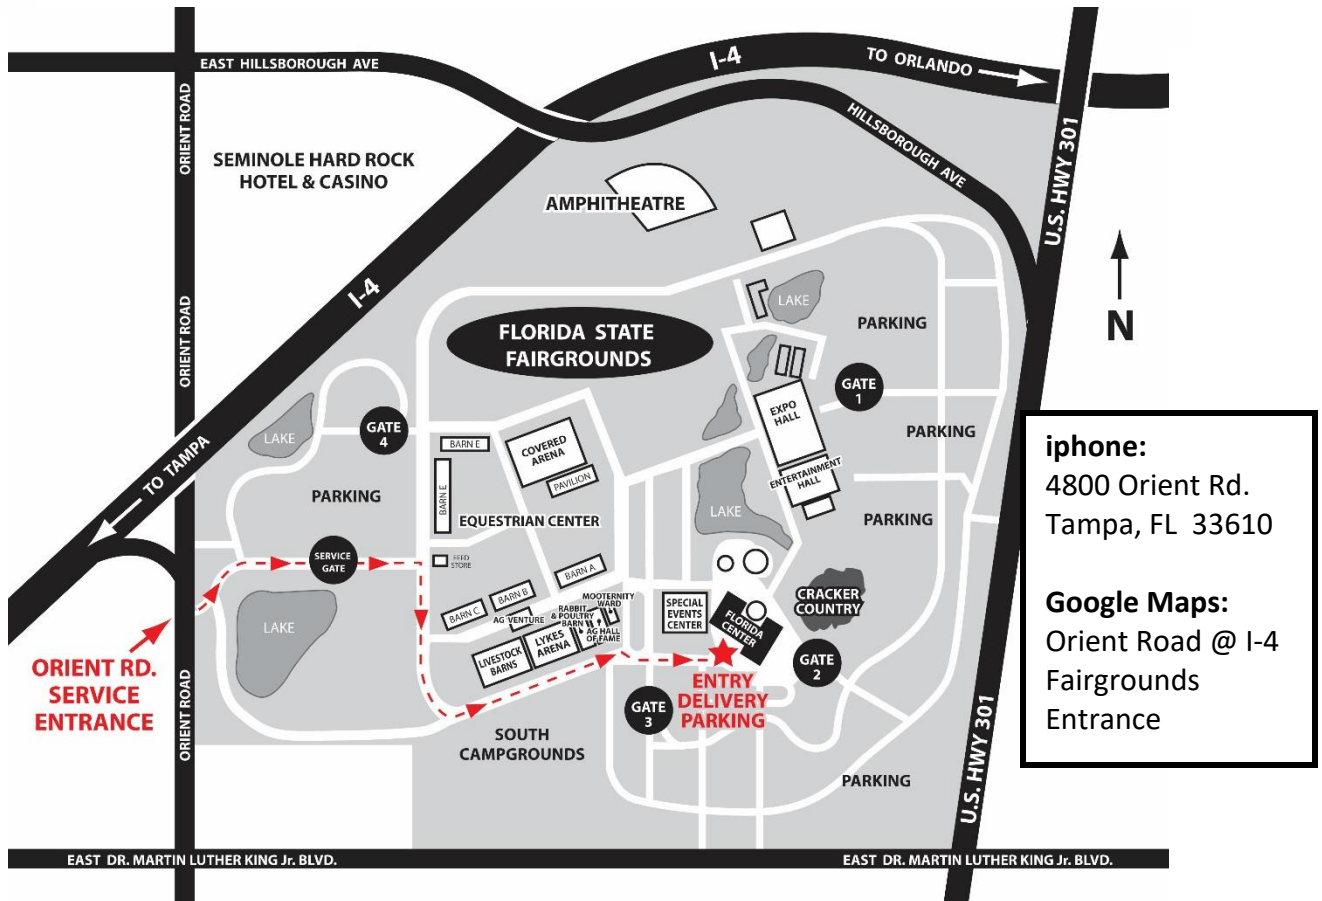

# Directions to the Florida State Fair

Use the Orient Road Entrance to pick up your entries.  
*(See Pick Up Schedule below)*

**iphone:**  
 4800 Orient Rd.  
 Tampa, FL 33610

**Google Maps:**  
 Orient Road @ I-4  
 Fairgrounds  
 Entrance

## Traveling West on Interstate 4 coming (toward Tampa)

- Exit at State Road 92/Hillsborough Ave.
- Make a left turn at Orient Road (first traffic light)
- Service Entrance to Fairgrounds will be 1st left after passing under Interstate 4 overpass.
- Once on Fairgrounds follow RED arrows to the Florida Center

## Traveling East on Interstate 4 (toward Orlando)

- Take Orient Road Exit
- Continue a short distance and turn right on Orient Road
- Service Entrance to the Fairgrounds will be on left
- Once on Fairgrounds follow RED arrows to the Florida Center

## Traveling North on Highway 301

- Turn left on Martin Luther King, Jr. Blvd.
- Continue to Orient Road (first traffic light) & turn right on Orient Rd.
- Service Entrance to the Fairgrounds will be on right
- Once on Fairgrounds follow RED arrows to the Florida Center