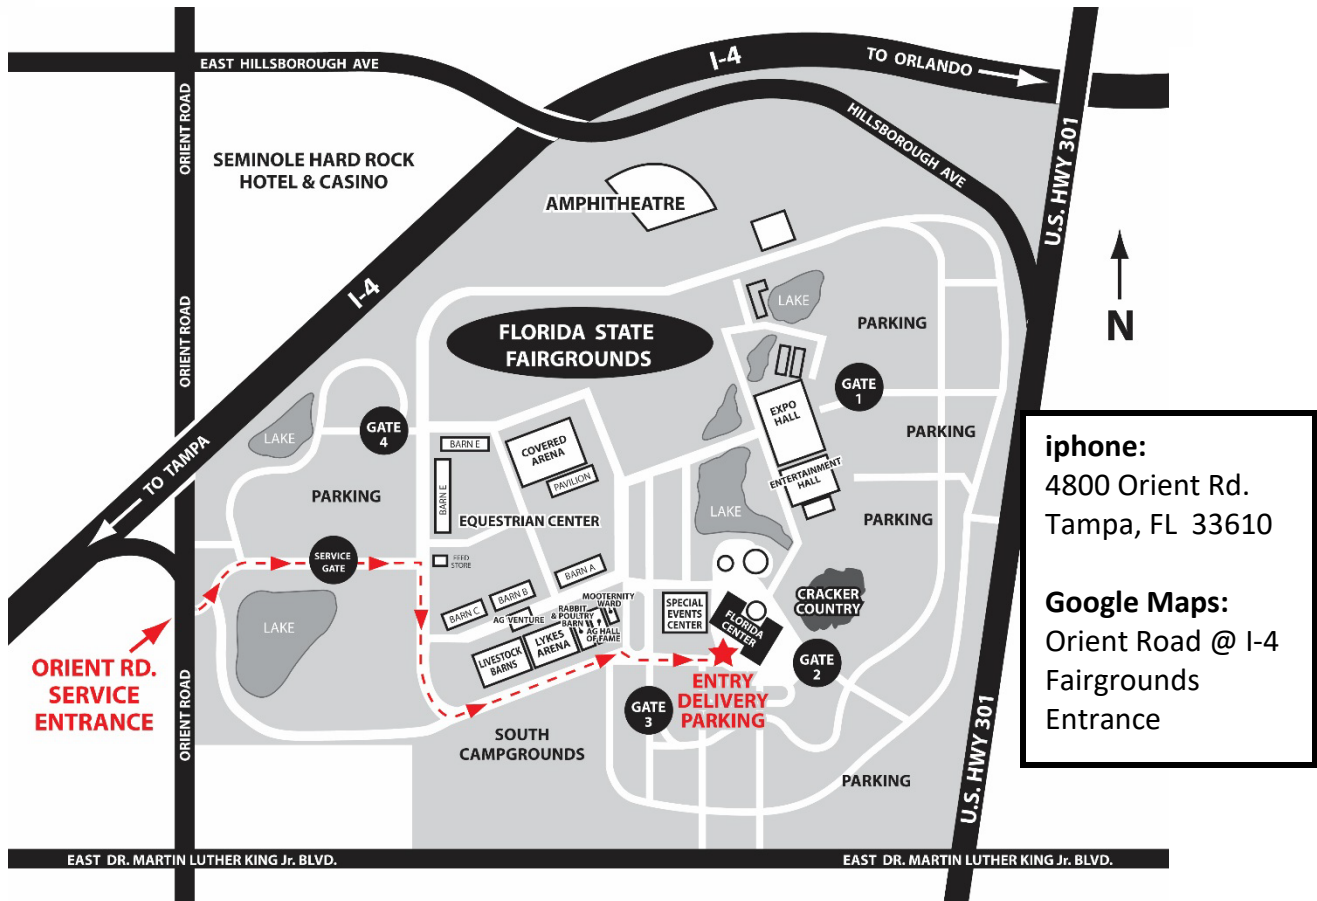

Directions to the Florida State Fair

Use the Orient Road Entrance to pick up your entries.
(See Pick Up Schedule below)

iphone:
 4800 Orient Rd.
 Tampa, FL 33610

Google Maps:
 Orient Road @ I-4
 Fairgrounds
 Entrance

Traveling West on Interstate 4 coming (toward Tampa)

- Exit at State Road 92/Hillsborough Ave.
- Make a left turn at Orient Road (first traffic light)
- Service Entrance to Fairgrounds will be 1st left after passing under Interstate 4 overpass.
- Once on Fairgrounds follow RED arrows to the Florida Center

Traveling East on Interstate 4 (toward Orlando)

- Take Orient Road Exit
- Continue a short distance and turn right on Orient Road
- Service Entrance to the Fairgrounds will be on left
- Once on Fairgrounds follow RED arrows to the Florida Center

Traveling North on Highway 301

- Turn left on Martin Luther King, Jr. Blvd.
- Continue to Orient Road (first traffic light) & turn right on Orient Rd.
- Service Entrance to the Fairgrounds will be on right
- Once on Fairgrounds follow RED arrows to the Florida Center