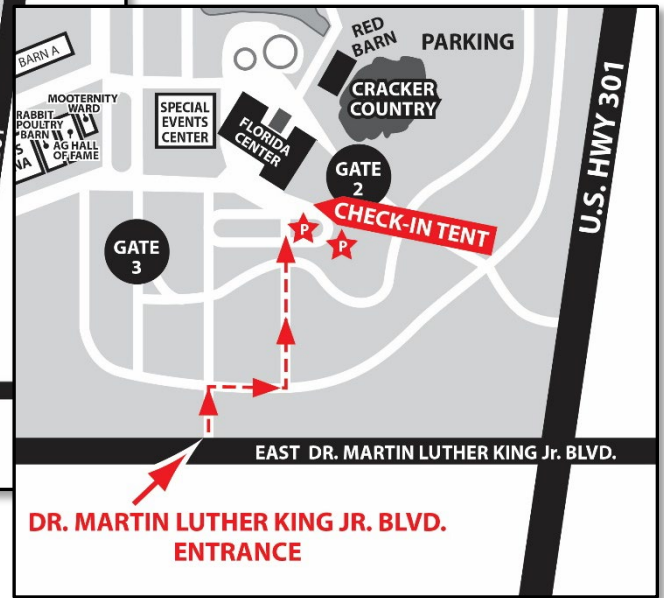

CLOSE-UP MAP

To Martin Luther King Entrance

Traveling North or South on Interstate 75

- Exit at Martin Luther King, Jr. Blvd. West
- Martin Luther King Entrance to the Fairgrounds will be on right
- Once on Fairgrounds follow RED arrows to the Florida Center

Traveling West on Interstate 4 coming (toward Tampa)

- Exit at State Road 92/Hillsborough Ave.
- Make a left turn at Orient Road (first traffic light)
- Turn left on Martin Luther King, Jr. Blvd.
- Martin Luther King Entrance to the Fairgrounds will be on left
- Once on Fairgrounds follow RED arrows to the Florida Center

Traveling East on Interstate 4 (toward Orlando)

- Take Orient Road Exit off of I-4
- Continue a short distance and turn right on Orient Road
- Turn left on Martin Luther King, Jr. Blvd.
- Martin Luther King Entrance to the Fairgrounds will be on left
- Once on Fairgrounds follow RED arrows to the Florida Center

Traveling North on Highway 301

- Turn left on Martin Luther King, Jr. Blvd.
- Martin Luther King Entrance to the Fairgrounds will be on right
- Once on Fairgrounds follow RED arrows to the Florida Center

Delivery Dates JANUARY 11-13

Decorative Arts	Youth Preserved Foods
Fiber Arts	Sewing
Fine Arts	Woodcarving
Fine Crafts	Woodturning
Home & Holiday/ Seasonal Crafts	Barn Quilts (JAN 13th)
Legos	
Photography	
Porcelain Painting	
Preserved Foods	
Youth Arts & Crafts	
Youth Needle Arts (Fiber Arts, Sewing & Quilting)	

Call Brenda Gregory at 813-734-2810.