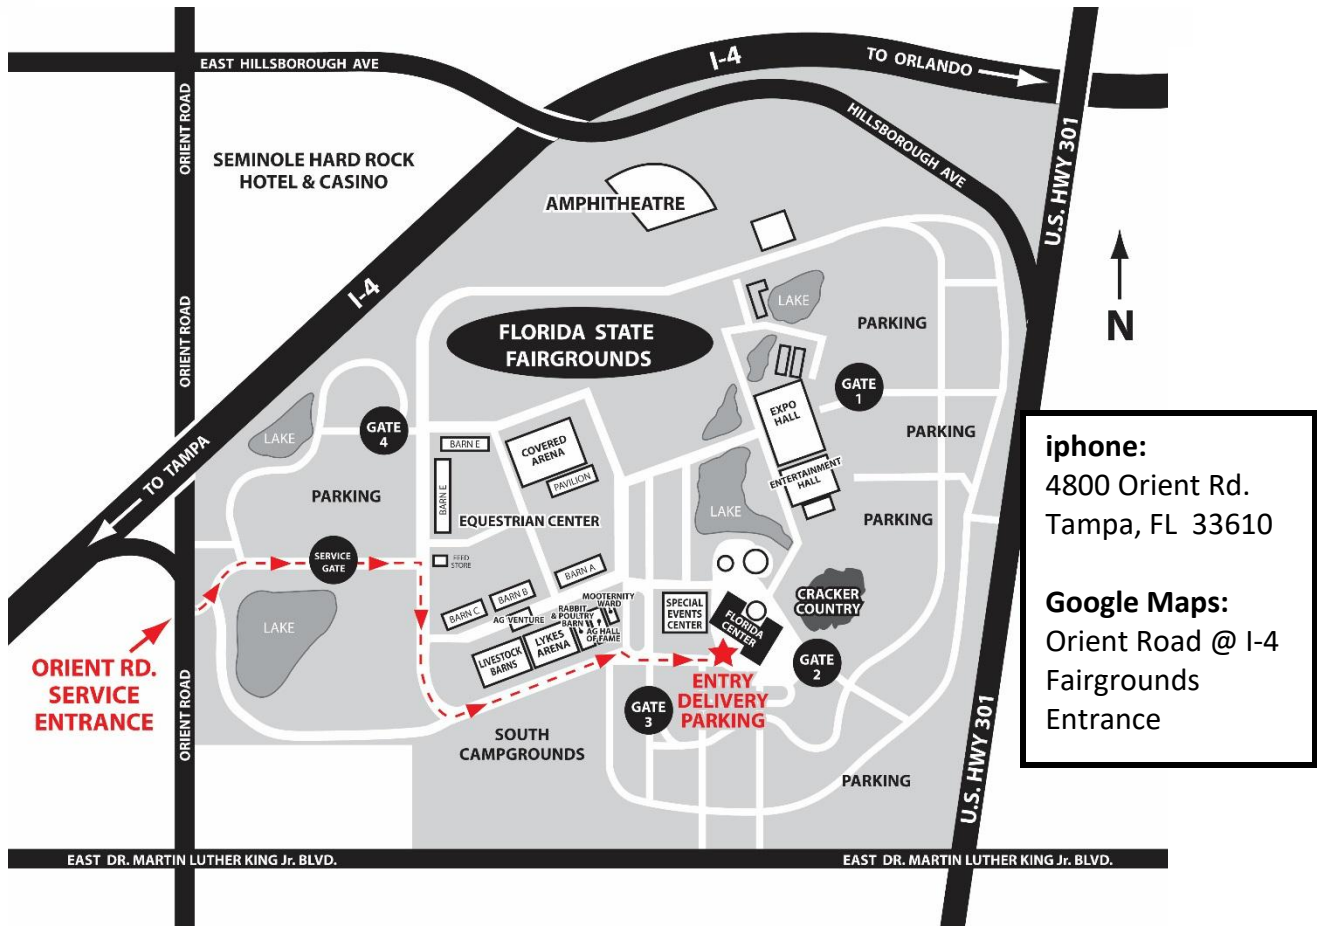

Directions to the Florida State Fair

Competitions that need to use the Orient Road Entrance to deliver their entries. *(See delivery schedule below)*

iphone:
4800 Orient Rd.
Tampa, FL 33610

Google Maps:
Orient Road @ I-4
Fairgrounds
Entrance

To Orient Road Service Entrance

Traveling North or South on Interstate 75

- Exit at Martin Luther King, Jr. Blvd. West
- Continue to Orient Road and turn right
- Service Entrance to the Fairgrounds will be on right
- Once on Fairgrounds follow RED arrows to the Florida Center

Traveling West on Interstate 4 coming (toward Tampa)

- Exit at State Road 92/Hillsborough Ave.
- Make a left turn at Orient Road (first traffic light)
- Service Entrance to Fairgrounds will be 1st left after passing under Interstate 4 overpass.
- Once on Fairgrounds follow RED arrows to the Florida Center

Traveling East on Interstate 4 (toward Orlando)

- Take Orient Road Exit
- Continue a short distance and turn right on Orient Road
- Service Entrance to the Fairgrounds will be on left
- Once on Fairgrounds follow RED arrows to the Florida Center

Traveling North on Highway 301

- Turn left on Martin Luther King, Jr. Blvd.
- Continue to Orient Road (first traffic light) & turn right on Orient Rd.
- Service Entrance to the Fairgrounds will be on right
- Once on Fairgrounds follow RED arrows to the Florida Center

Delivery Dates JAN 3 - 4, 2025
Quilting (Adult ONLY)

Delivery Dates JAN 23-24, 2025
Woodcarving   Woodturning

Delivery Dates JAN 31 - FEB 1, 2025
Horticulture (Adult & Youth)

Delivery Dates FEB 1 - 4, 2025
Aquarium Beautiful (Adults & Youth)