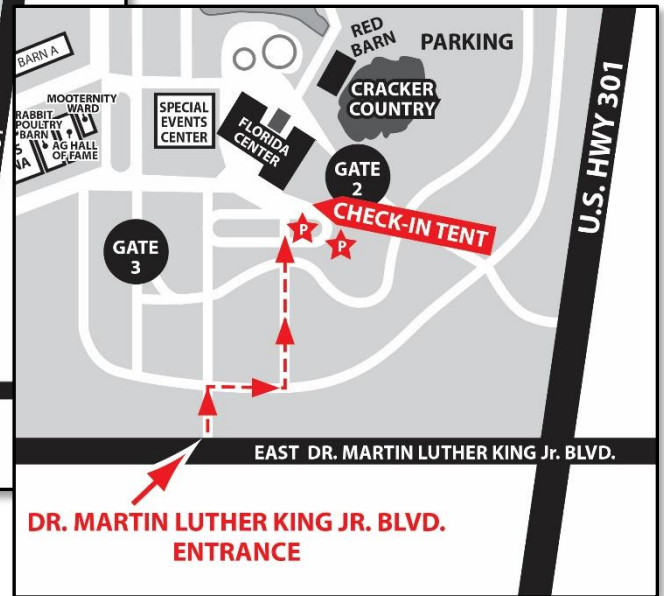

CLOSE-UP MAP

To Martin Luther King Entrance

Traveling North or South on Interstate 75

- Exit at Martin Luther King, Jr. Blvd. West
- Martin Luther King Entrance to the Fairgrounds will be on right
- Once on Fairgrounds follow RED arrows to the Florida Center

Traveling West on Interstate 4 coming (toward Tampa)

- Exit at State Road 92/Hillsborough Ave.
- Make a left turn at Orient Road (first traffic light)
- Turn left on Martin Luther King, Jr. Blvd.
- Martin Luther King Entrance to the Fairgrounds will be on left
- Once on Fairgrounds follow RED arrows to the Florida Center

Traveling East on Interstate 4 (toward Orlando)

- Take Orient Road Exit off of I-4
- Continue a short distance and turn right on Orient Road
- Turn left on Martin Luther King, Jr. Blvd.
- Martin Luther King Entrance to the Fairgrounds will be on left
- Once on Fairgrounds follow RED arrows to the Florida Center

Traveling North on Highway 301

- Turn left on Martin Luther King, Jr. Blvd.
- Martin Luther King Entrance to the Fairgrounds will be on right
- Once on Fairgrounds follow RED arrows to the Florida Center

Delivery Dates JANUARY 9-11

Decorative Arts	Youth Preserved Foods
Fiber Arts	Sewing
Fine Arts	Woodcarving
Fine Crafts	Woodturning
Home & Holiday/ Seasonal Crafts	Barn Quilts (JAN 13th)
Legos	
Photography	
Porcelain Painting	
Preserved Foods	
Youth Arts & Crafts	
Youth Needle Arts (Fiber Arts, Sewing & Quilting)	

Call Kadi Duff at 813-734-2810.