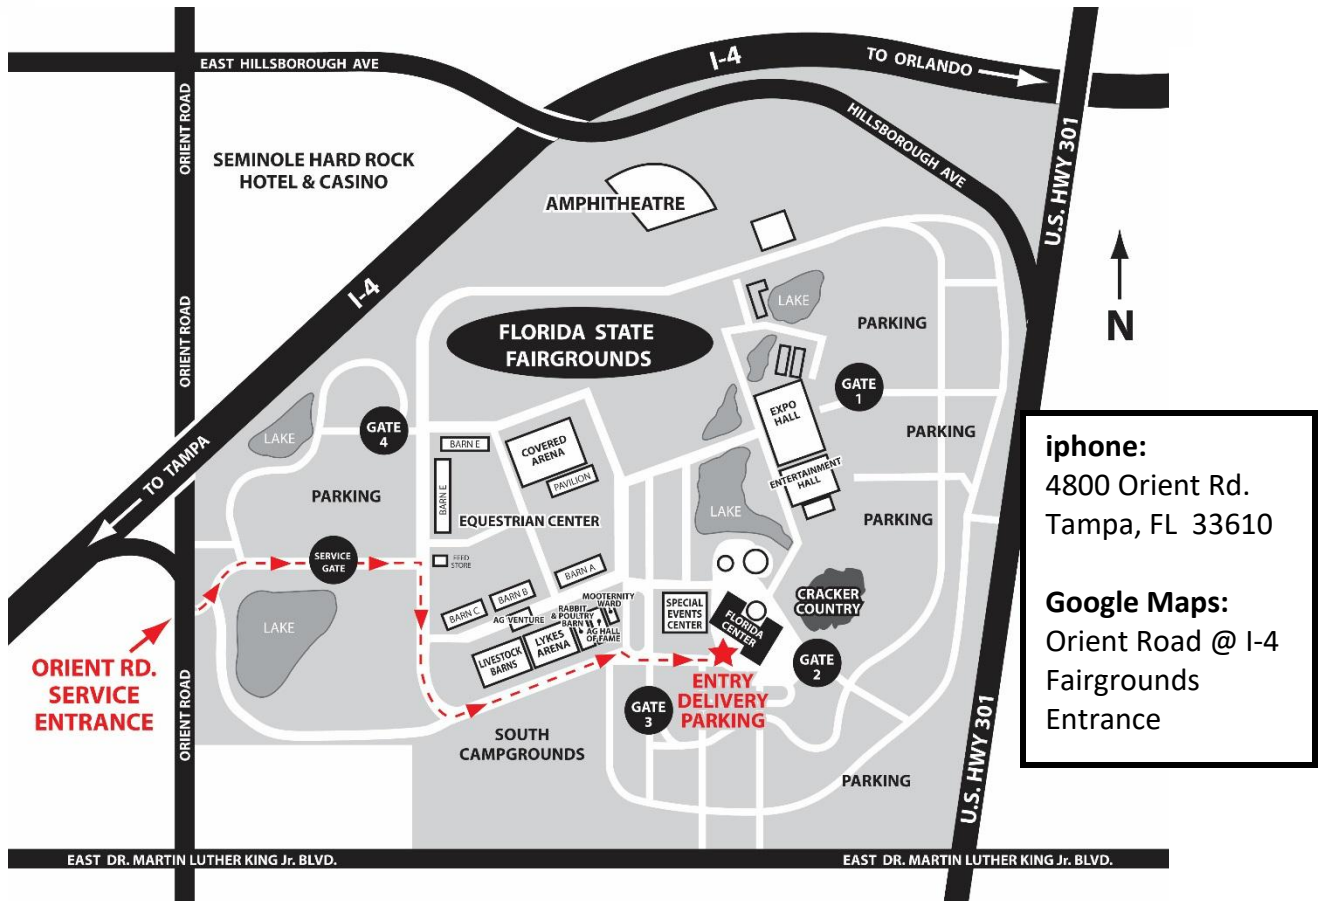

# Directions to the Florida State Fair

Use the Orient Road Entrance to pick up your entries.  
*(See Pick Up Schedule below)*

**iphone:**  
 4800 Orient Rd.  
 Tampa, FL 33610

**Google Maps:**  
 Orient Road @ I-4  
 Fairgrounds  
 Entrance

## Traveling West on Interstate 4 coming (toward Tampa)

- Exit at State Road 92/Hillsborough Ave.
- Make a left turn at Orient Road (first traffic light)
- Service Entrance to Fairgrounds will be 1st left after passing under Interstate 4 overpass.
- Once on Fairgrounds follow RED arrows to the Florida Center

## Traveling East on Interstate 4 (toward Orlando)

- Take Orient Road Exit
- Continue a short distance and turn right on Orient Road
- Service Entrance to the Fairgrounds will be on left
- Once on Fairgrounds follow RED arrows to the Florida Center

## Traveling North on Highway 301

- Turn left on Martin Luther King, Jr. Blvd.
- Continue to Orient Road (first traffic light) & turn right on Orient Rd.
- Service Entrance to the Fairgrounds will be on right
- Once on Fairgrounds follow RED arrows to the Florida Center